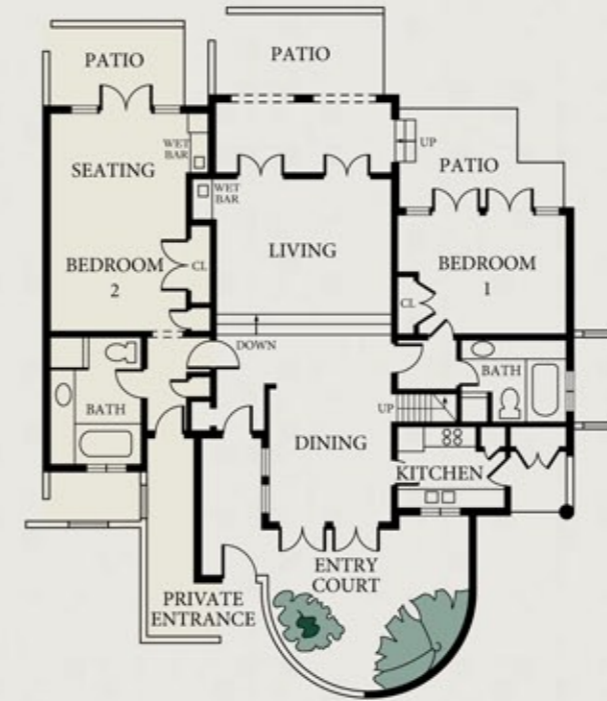

ONE BEDROOM VILLA

The One Bedroom Villa comes with an expansive 1,150 square feet of privacy. Consisting of a large sleeping room with a king bed connected to a living room, dining room and fully equipped kitchen, this villa also features a large outdoor patio.

FLOOR PLAN GUIDE

UNIT A

- 2,800 square-foot two-story units featuring Club Suites, Two Bedroom Villas, Three Bedroom Villas and Four Bedroom Villas
- 10 total 'A' Units
- All bedrooms are double/double-bedded
- Each unit features a fireplace in the living room
- Shaded portions may be locked off and sold separately

FIRST FLOOR

SECOND FLOOR

UNIT B

- 2,800 square-foot two-story units featuring Club Suites, Two Bedroom Villas, Three Bedroom Villas and Four Bedroom Villas
- 15 total 'B' Units
- All bedrooms are king-bedded except for Bedroom 3, which may be double/double-bedded
- Shaded portions may be locked off and sold separately

FIRST FLOOR

SECOND FLOOR

UNIT C

- 1,800 square-foot one-story units featuring Club Suites, One Bedroom Villas and Two Bedroom Villas
- 9 total 'C' Units
- All bedrooms are king-bedded
- Shaded portion may be locked off and sold separately