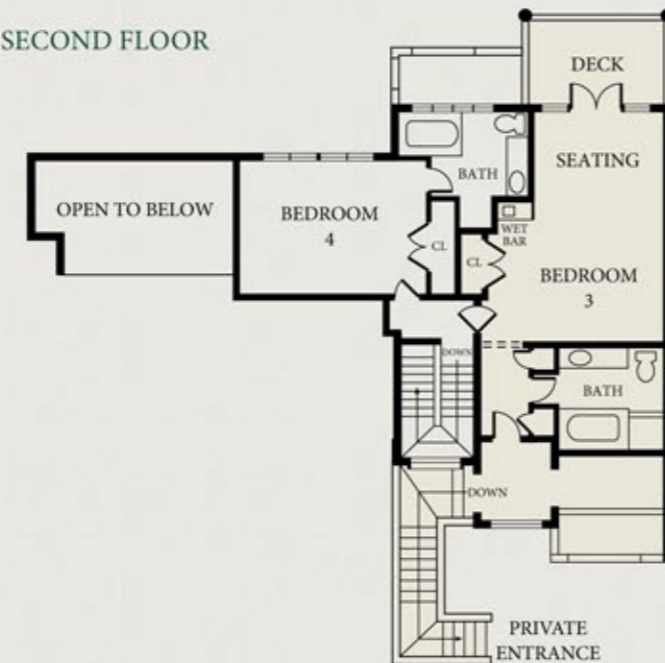

SECOND FLOOR