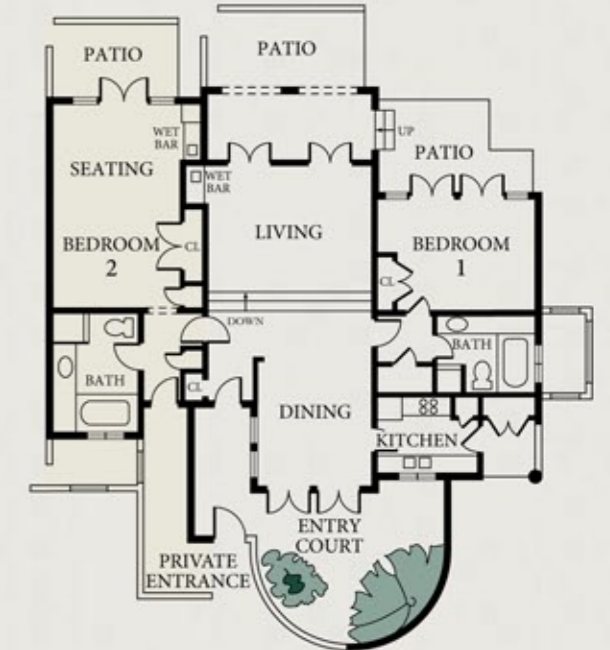

ONE BEDROOM VILLA

The One Bedroom Villa comes with an expansive 1,150 square feet of privacy. Consisting of a large sleeping room with a king bed connected to a living room, dining room and fully equipped kitchen, this villa also features a large outdoor patio.

THREE BEDROOM VILLA

Three Bedroom Villas are two-story units with three bedrooms, each with a private master bathroom. All rooms share a living room, fully equipped kitchen and outside patio. The unit is 2,150 square feet and comes with three king bedrooms, three double/double bedrooms or two king bedrooms and one double/double bedroom.

FIRST FLOOR

SECOND FLOOR

UNIT C

- 1,800 square-foot one-story units featuring Club Suites, One Bedroom Villas and Two Bedroom Villas
- 9 total 'C' Units
- All bedrooms are king-bedded
- Shaded portion may be locked off and sold separately

UNIT D

- 1,800 square-foot one-story units featuring Club Suites, One Bedroom Villas and Two Bedroom Villas
- 14 total 'D' Units
- All bedrooms are king-bedded
- Each unit features a fireplace in the living room and Jacuzzi bathtubs in the bathrooms
- Shaded portion may be locked off and sold separately