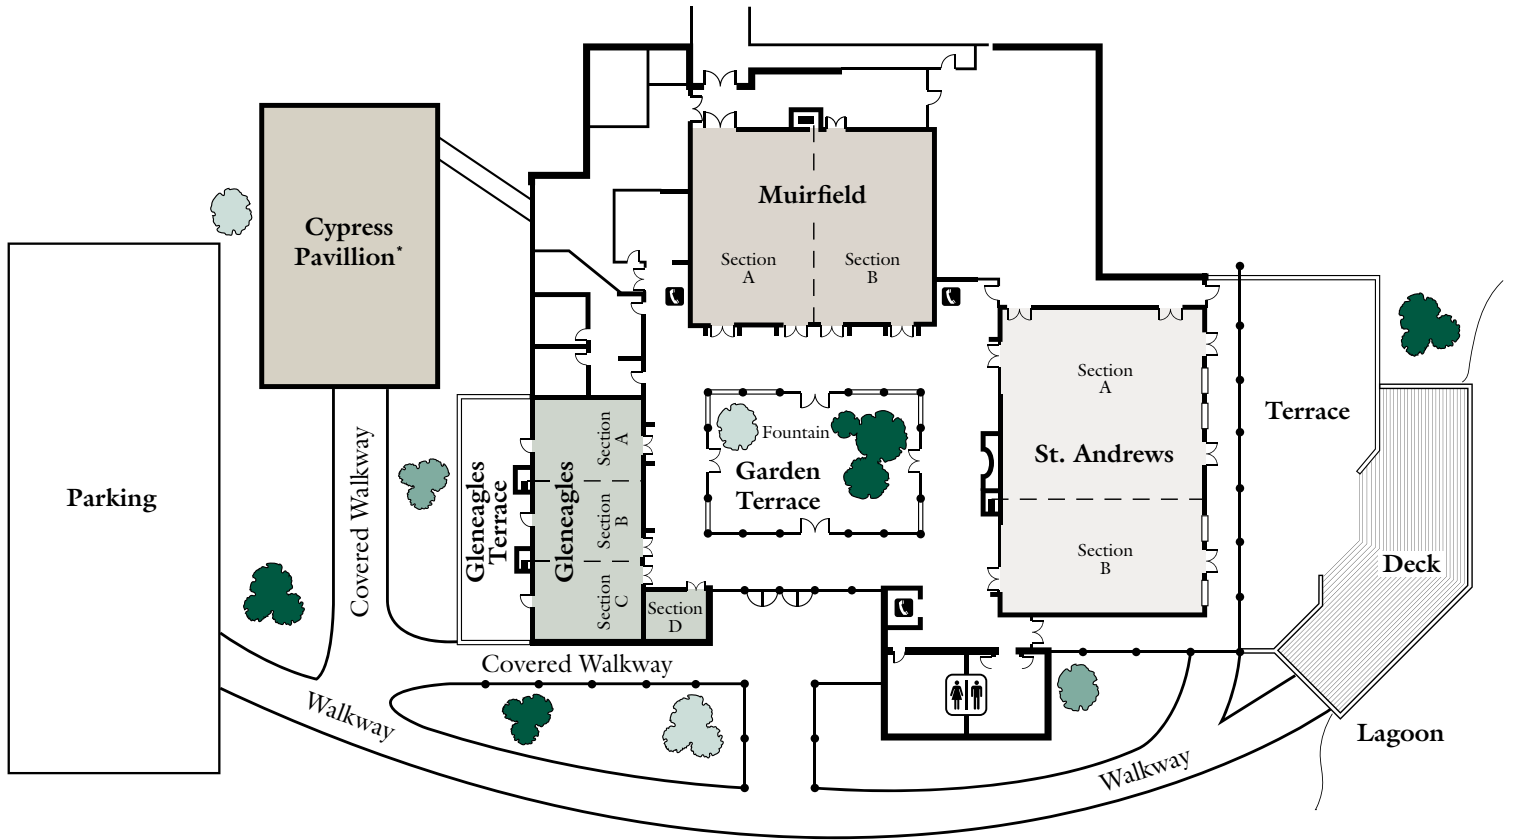

EXECUTIVE MEETING CENTER

ROOM	DIMENSIONS	CEILING HEIGHT	SQUARE FOOTAGE	THEATRE STYLE	SCHOOLROOM STYLE	BANQUET STYLE	RECEPTION STYLE	CONFERENCE STYLE	HOLLOW SQUARE	U-SHAPE
ST. ANDREWS	46x68	12'	3,128	220	162	240	300	48	90	60
SECTION A	46x40	12'	1,840	130	90	140	175	30	72	48
SECTION B	46x28	12'	1,288	90	72	80	90	30	54	39
MUIRFIELD	56x44	12'	2,464	150	144	200	225	42	78	57
SECTION A	28x44	12'	1,232	70	72	80	80	30	54	39
SECTION B	28x44	12'	1,232	70	72	80	80	30	54	39
GLENEAGLES	58x24	10'	1,392	100	72	100	100	42	60	63
SECTION A	18x24	10'	432	24	18	20	20	12	18	15
SECTION B	17x24	10'	408	24	18	20	20	12	18	15
SECTION C	23x24	10'	552	32	27	30	30	18	24	18
SECTION D	17x20	10'	204	15	6	10	n/a	10	n/a	n/a
CYPRESS PAVILLION*	40x82	14'	3,280	300	132	210	340	66	96	105

*Open Seasonally