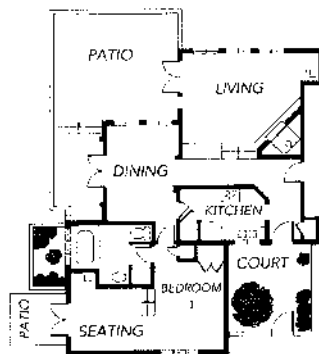

1 Bedroom Villa*

Living room, dining room and fully equipped kitchen

*Does not represent all room types. Rooms may differ from images and room diagrams.