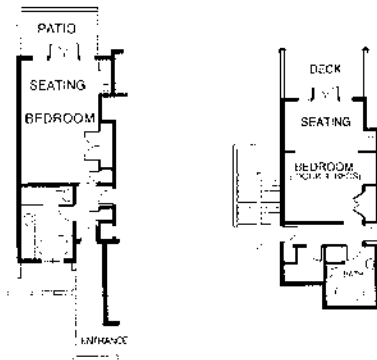

VILLAS OF GRAND CYPRESS ROOM TYPES

The Villas of Grand Cypress is an oasis tucked away in the center of all the Orlando fun, offering oversized accommodations that deliver all the comforts of home. With spacious suites and villas featuring up to four bedrooms and up to 2,800 square feet with full kitchens, living and dining areas.

- Villas ideal for executive breakouts
- Within walking distance to the resort pool and bar
- Cloud-like, billowy beds
- European shower tower with body jets and rain shower head
- Private patio or terrace with a spectacular view
- Keurig single serve brewing coffee maker
- In-room office space with instant connection to free WiFi
- Room types include 1, 2, 3, or 4 bedroom units

Club Suites*

Separate sitting area and full sleeper sofa